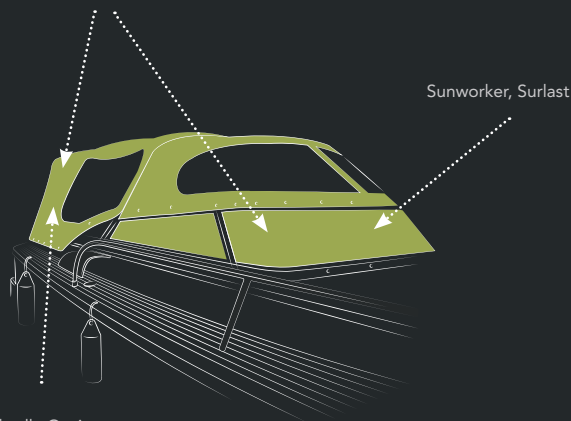

Sunbrella Bindings, Sunbrella,
Sunbrella Plus, Sunbrella Source

Sunbrella Optimum
(with openings for ventilation/avec une grille d'aération
latérale)